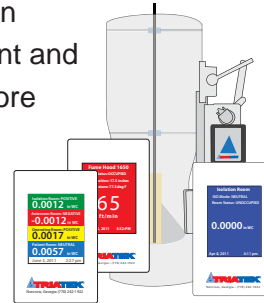

Triatek opened its doors in 1985 and has since provided some of the most forward thinking HVAC and lighting control systems for hospitals, laboratories, vivariums, commercial buildings, stadiums and more. In fact, Triatek products can be found on every populated continent and has been specified in more than 4000 construction and renovation projects globally.