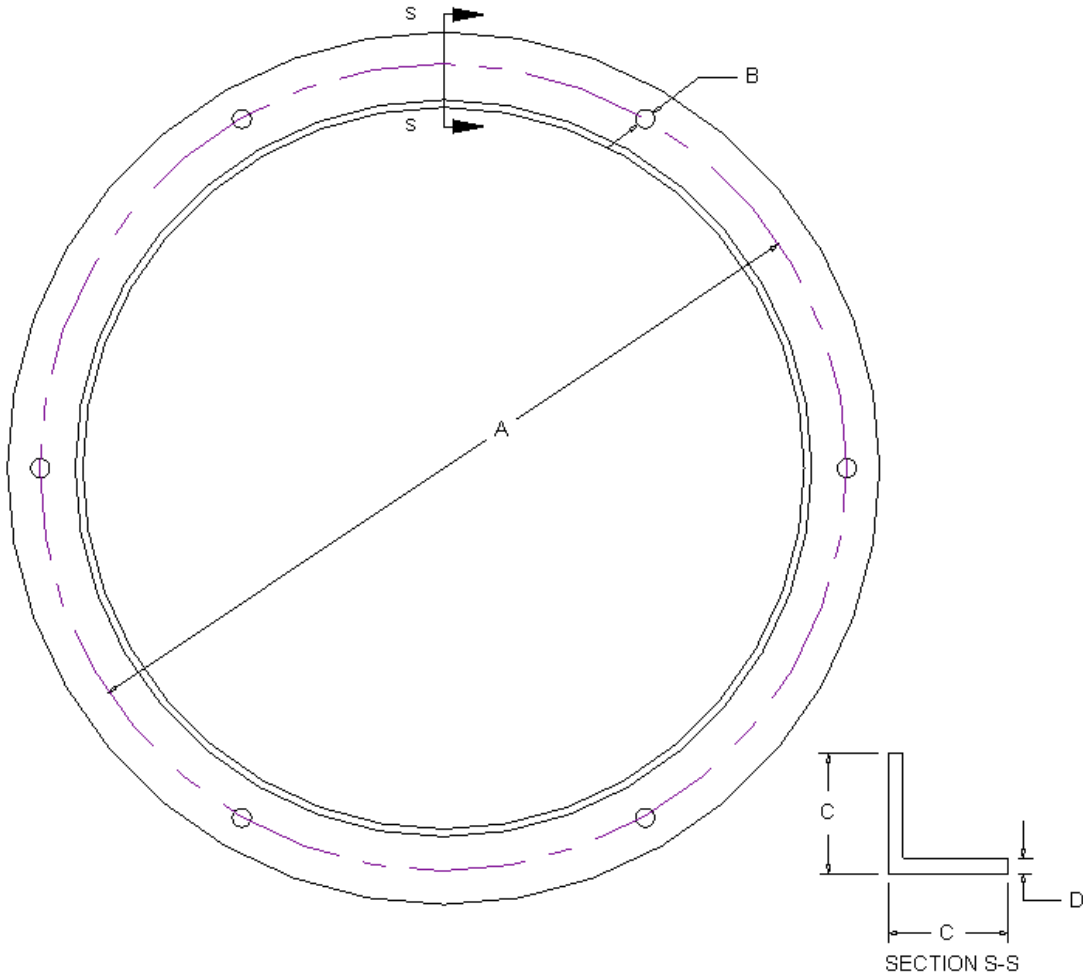

# Venturi Valve Flange

## Data Sheet

Flanges	8"	10"	12"	14"
A	9.38	11.37	13.38	15.44
B	0.313	0.313	0.313	0.313
C	1	1.5	1.5	1.5
D	0.125	0.125	0.125	0.125

Flanges may be added to Triatek's Venturi valves to reduce installation and removal times. Construction material options are aluminum or stainless steel.